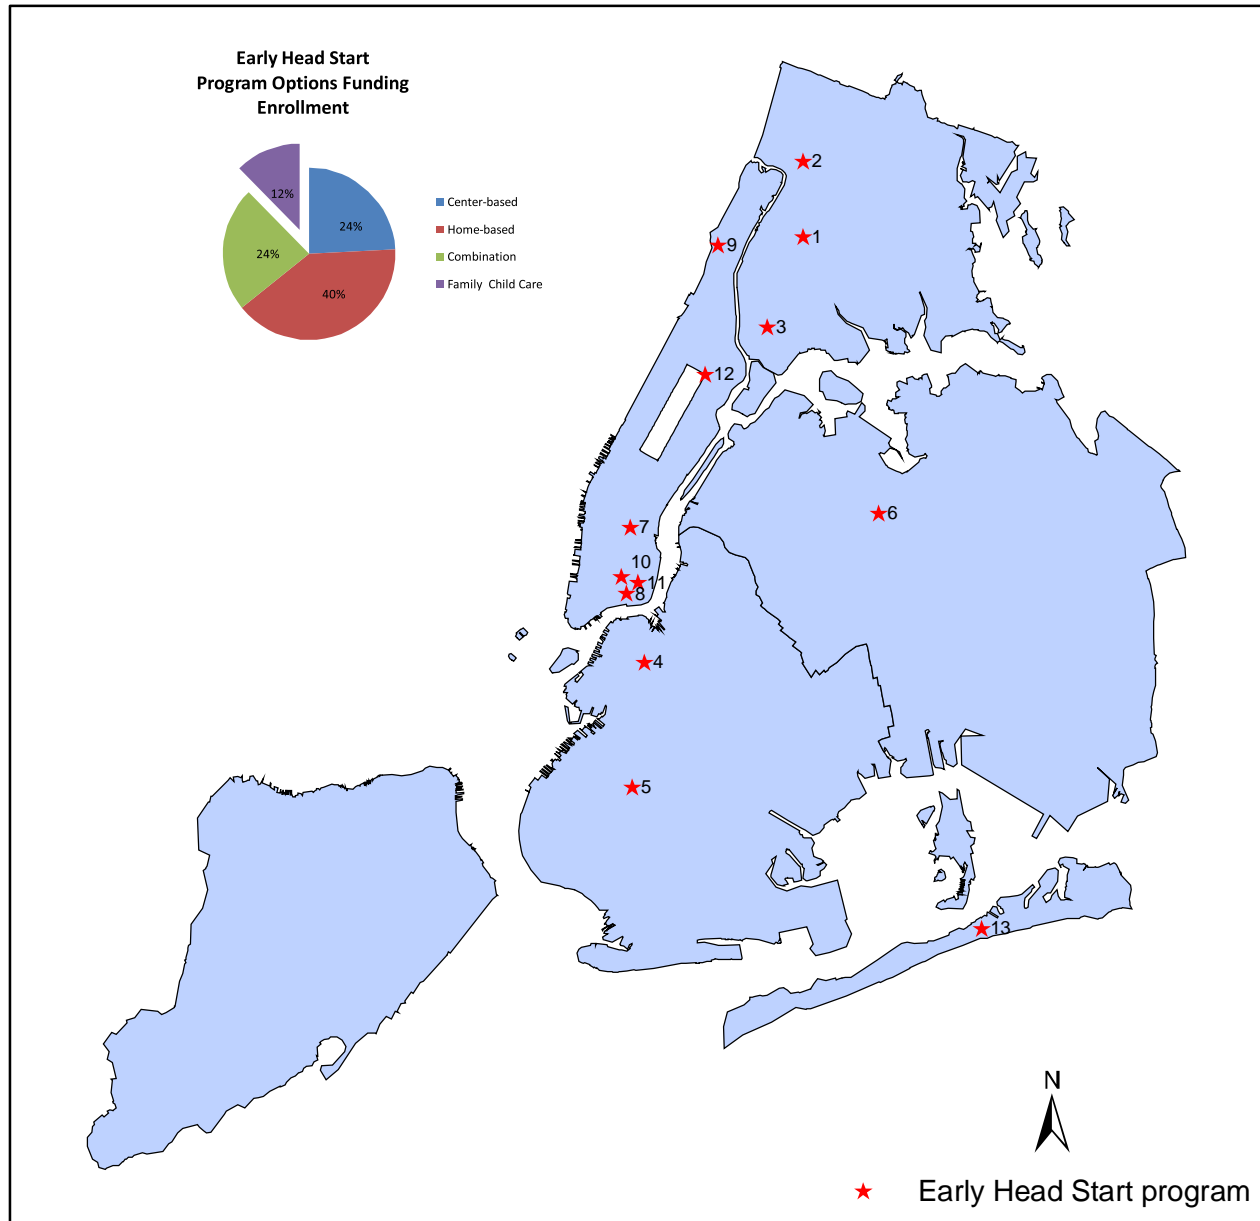

Early Head Start Sites in New York City

No.	Site	Center-based	Home-based	Combination	Family Child Care
1	Graham Windham	0	20	0	128
2	Kingsbridge Heights Community Center	0	10	45	20
3	Episcopal Social Services of NY - Paul's House	48	12	0	0
4	Brooklyn Child & Family Services, Inc.	56	64	0	0
5	Yeled V'Yalda ECC, Inc.	48	174	0	0
6	The Child Center of New York	16	81	0	0
7	The Children Aid Society	0	75	0	0
8	The Educational Alliance, Inc.	76	12	0	0
9	Columbia University EHS	0	0	236	0
10	University Settlement Society of NY	0	0	50	25
11	Grant Street Settlement	24	32	0	0
12	Northside Center for Child Development	40	40	0	0
13	VNSNY Early Steps Family Ctr	32	43	0	0
Funded Enrollment		340	563	331	173